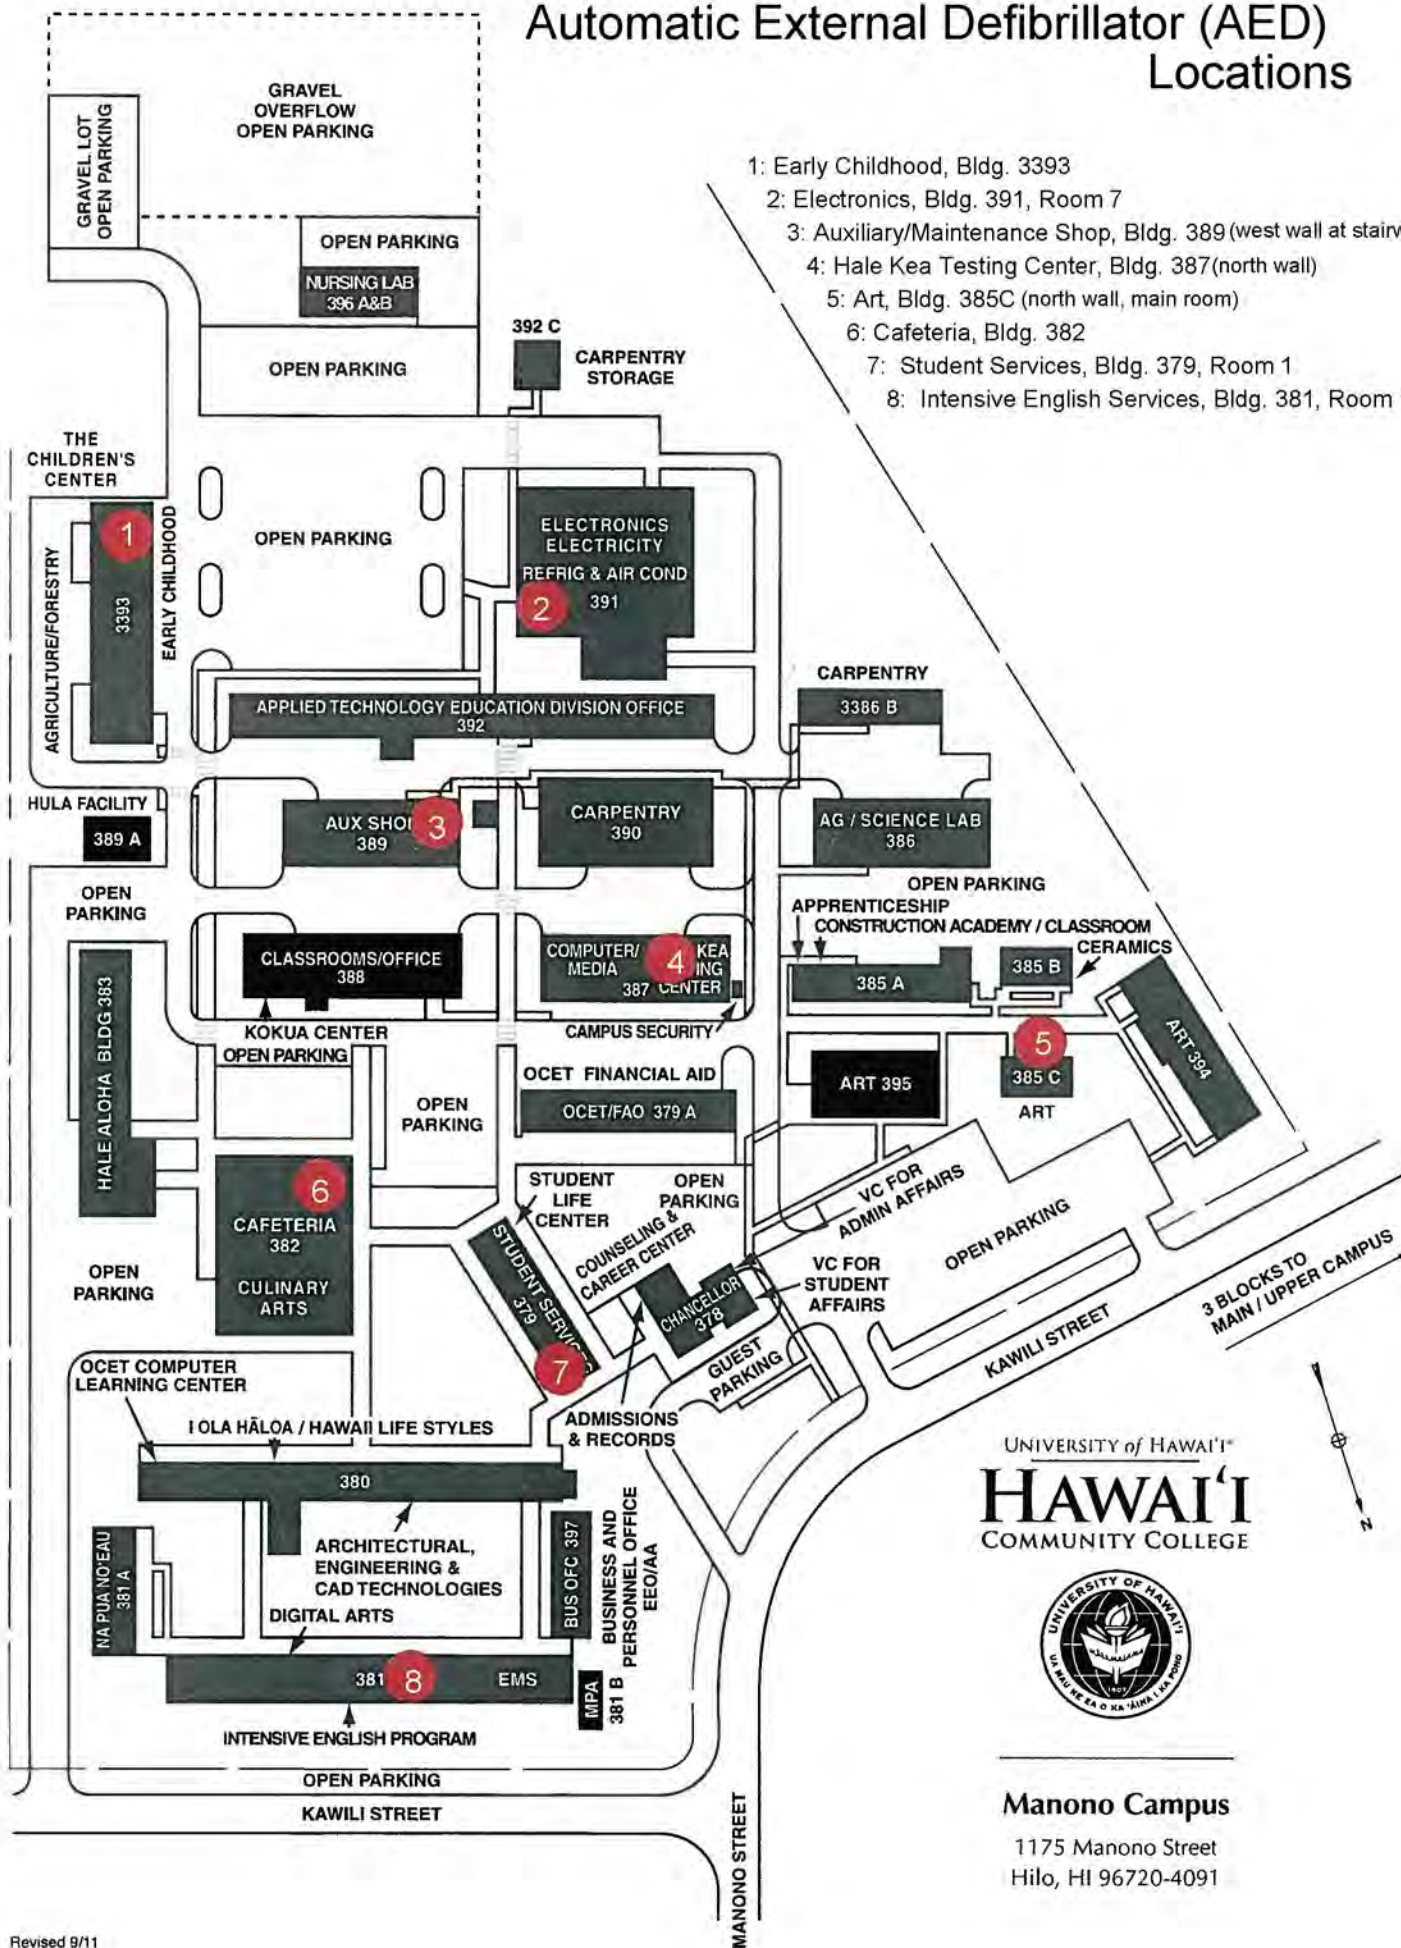

Automatic External Defibrillator (AED) Locations

- 1: Early Childhood, Bldg. 3393
- 2: Electronics, Bldg. 391, Room 7
- 3: Auxiliary/Maintenance Shop, Bldg. 389 (west wall at stairwell)
- 4: Hale Kea Testing Center, Bldg. 387 (north wall)
- 5: Art, Bldg. 385C (north wall, main room)
- 6: Cafeteria, Bldg. 382
- 7: Student Services, Bldg. 379, Room 1
- 8: Intensive English Services, Bldg. 381, Room 13

UNIVERSITY of HAWAII
HAWAII
 COMMUNITY COLLEGE

Manono Campus

1175 Manono Street
 Hilo, HI 96720-4091

Hawaii Community College
"Shops" on Upper Campus

**AED Locations in HawCC Shops
on Upper Campus:**

Auto Mech, Bldg. 322 (east wall @ offices)

Machine, Welding & Industrial Mech, Bldg. 324
(middle of west wall)

**UNIVERSITY
OF HAWAII
HILO**

Main Campus
200 W. Kawili Street
Hilo, HI 96720-4091

Click map for AED's installed by UH Hilo
on the Main Campus.