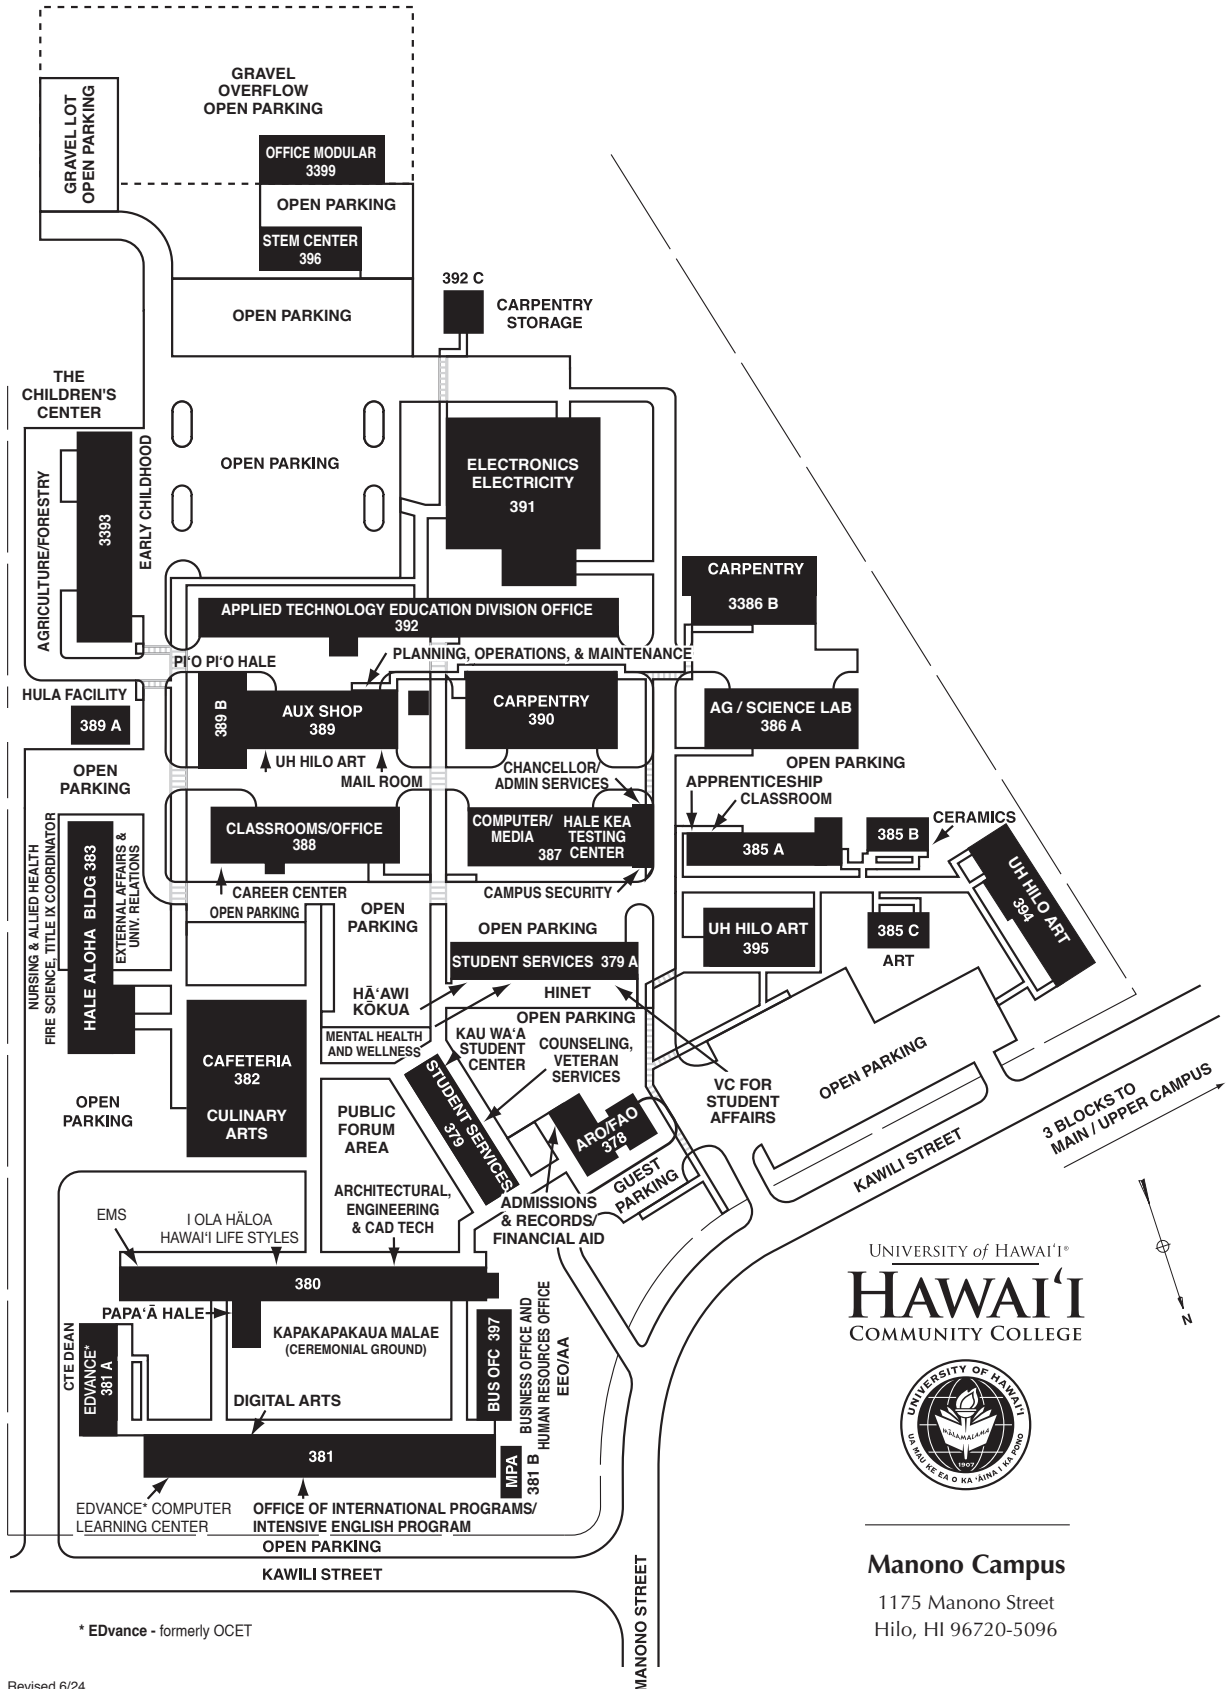

**Kō Education Center**

45-539 Plumeria Street  
Honoka'a, HI 96727

Revised 6/24

\* EDvance - formerly OCET

Revised 6/24

UNIVERSITY OF HAWAII®  
**HAWAII**  
 COMMUNITY COLLEGE

**Manono Campus**

1175 Manono Street  
 Hilo, HI 96720-5096