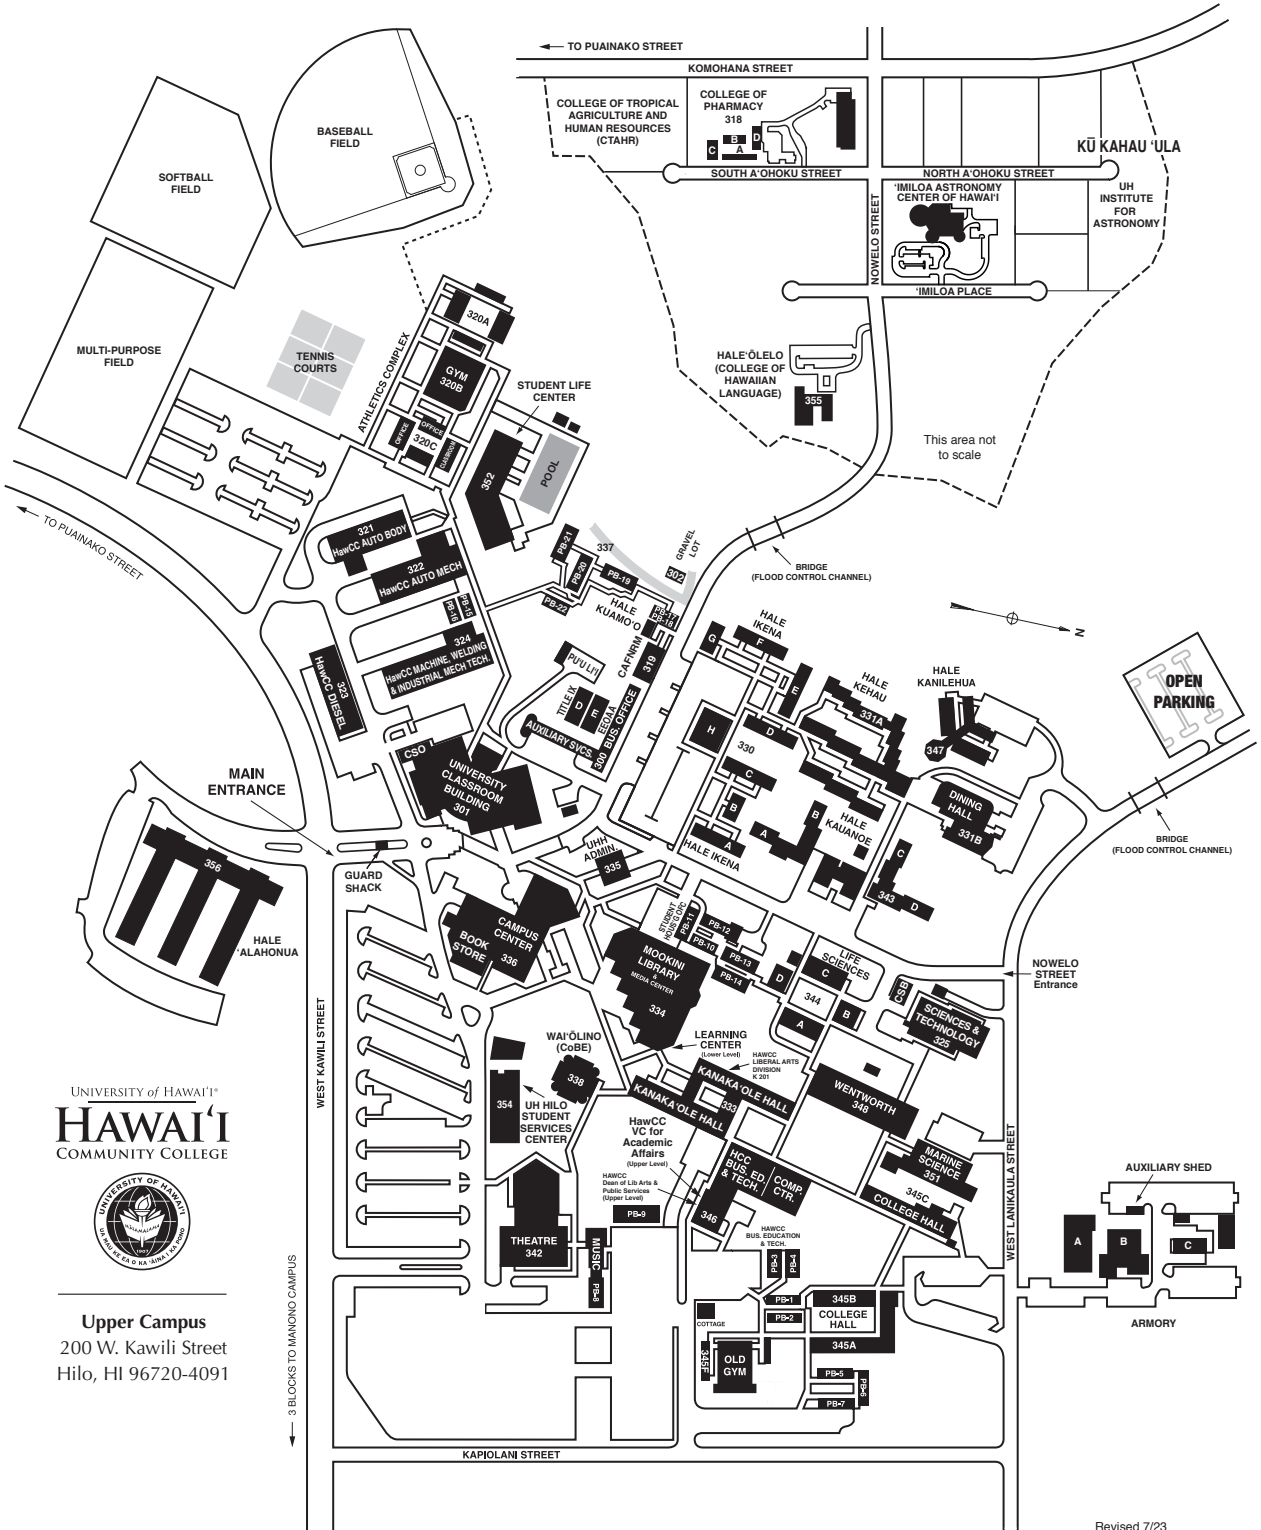

UNIVERSITY of HAWAII®  
**HAWAII COMMUNITY COLLEGE**  
**PĀLAMANUI**

Hawai'i Community College - Palamanui  
 73-4255 Ane Keohokālole Highway  
 Kailua-Kona, HI 96740

Revised 7/23

UNIVERSITY of HAWAII®  
**HAWAII**  
COMMUNITY COLLEGE

**Kō Education Center**

45-539 Plumeria Street  
Honoka'a, HI 96727

Revised 7/23

\* EDvance - formerly OCET

Revised 7/23

UNIVERSITY of HAWAII<sup>®</sup>  
**HAWAII**  
 COMMUNITY COLLEGE

**Manono Campus**

1175 Manono Street  
 Hilo, HI 96720-5096