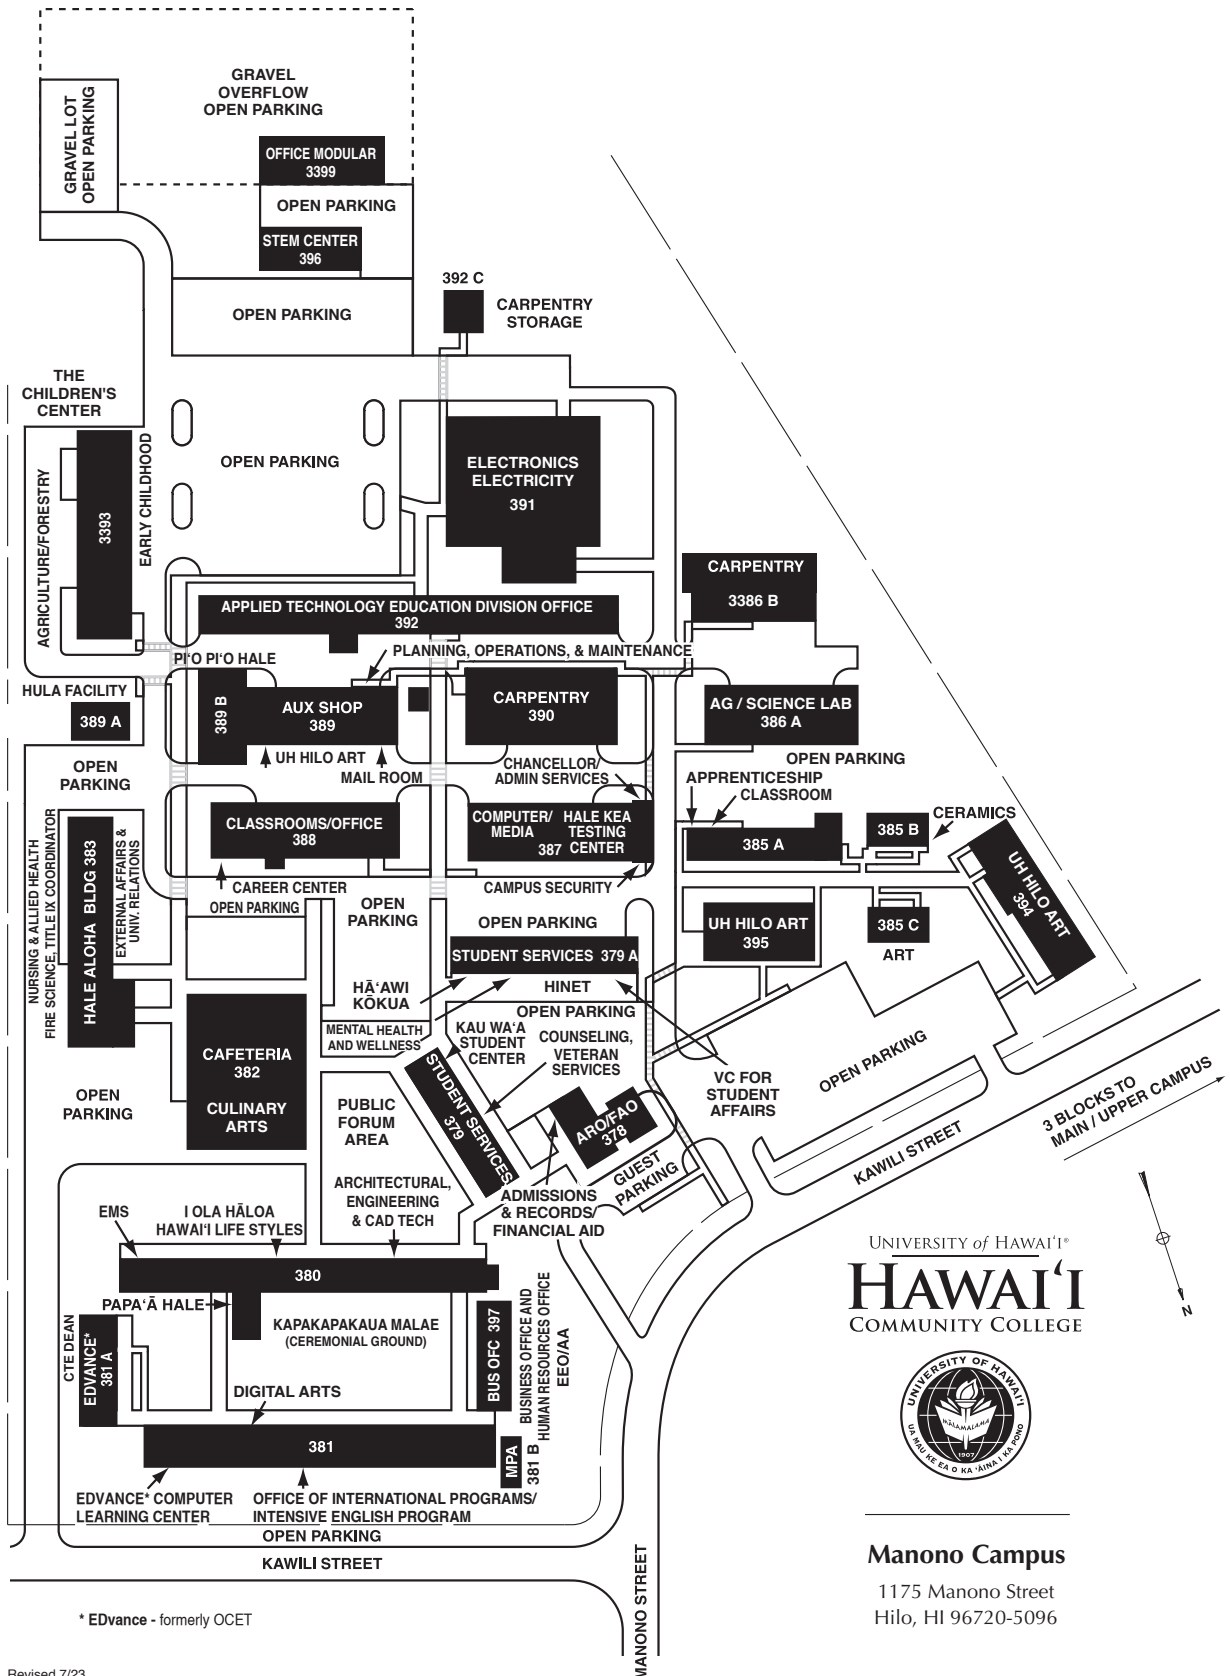

UNIVERSITY of HAWAII®  
**HAWAII COMMUNITY COLLEGE**  
**PĀLAMANUI**

Hawai'i Community College - Palamanui  
 73-4255 Ane Keohokālole Highway  
 Kailua-Kona, HI 96740

Revised 7/23

UNIVERSITY of HAWAII®  
**HAWAII**  
COMMUNITY COLLEGE

**Kō Education Center**

45-539 Plumeria Street  
Honoka'a, HI 96727

Revised 7/23

\* EDvance - formerly OCET

Revised 7/23

UNIVERSITY of HAWAII<sup>®</sup>  
**HAWAII**  
 COMMUNITY COLLEGE

**Manono Campus**

1175 Manono Street  
 Hilo, HI 96720-5096