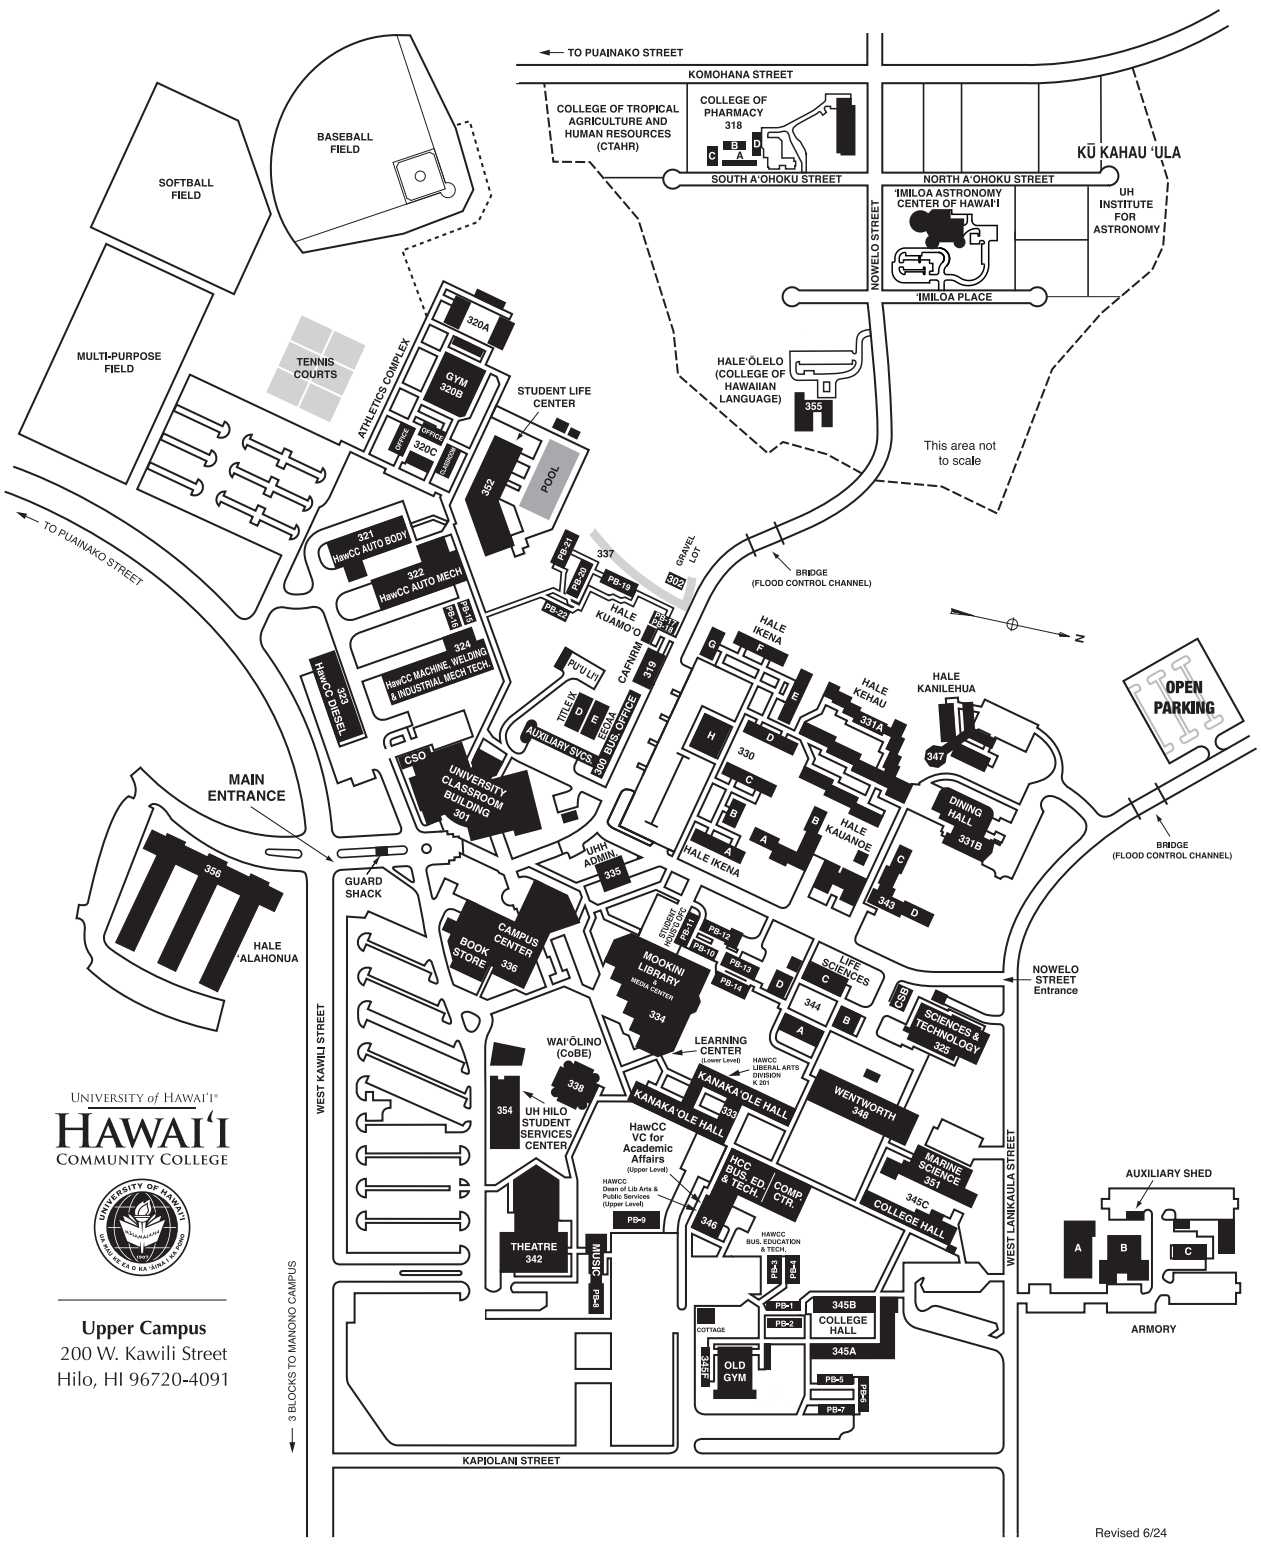

UNIVERSITY of HAWAII®  
**HAWAII COMMUNITY COLLEGE**  
**PĀLAMANUI**

Hawai'i Community College - Pālanuanui  
 73-4255 Ane Keohokālole Highway  
 Kailua-Kona, HI 96740

Revised 6/24

UNIVERSITY of HAWAII®  
**HAWAII**  
COMMUNITY COLLEGE

**Kō Education Center**

45-539 Plumeria Street  
Honoka'a, HI 96727

Revised 6/24

\* EDvance - formerly OCET

Revised 6/24

UNIVERSITY OF HAWAII®  
**HAWAII**  
 COMMUNITY COLLEGE

**Manono Campus**

1175 Manono Street  
 Hilo, HI 96720-5096