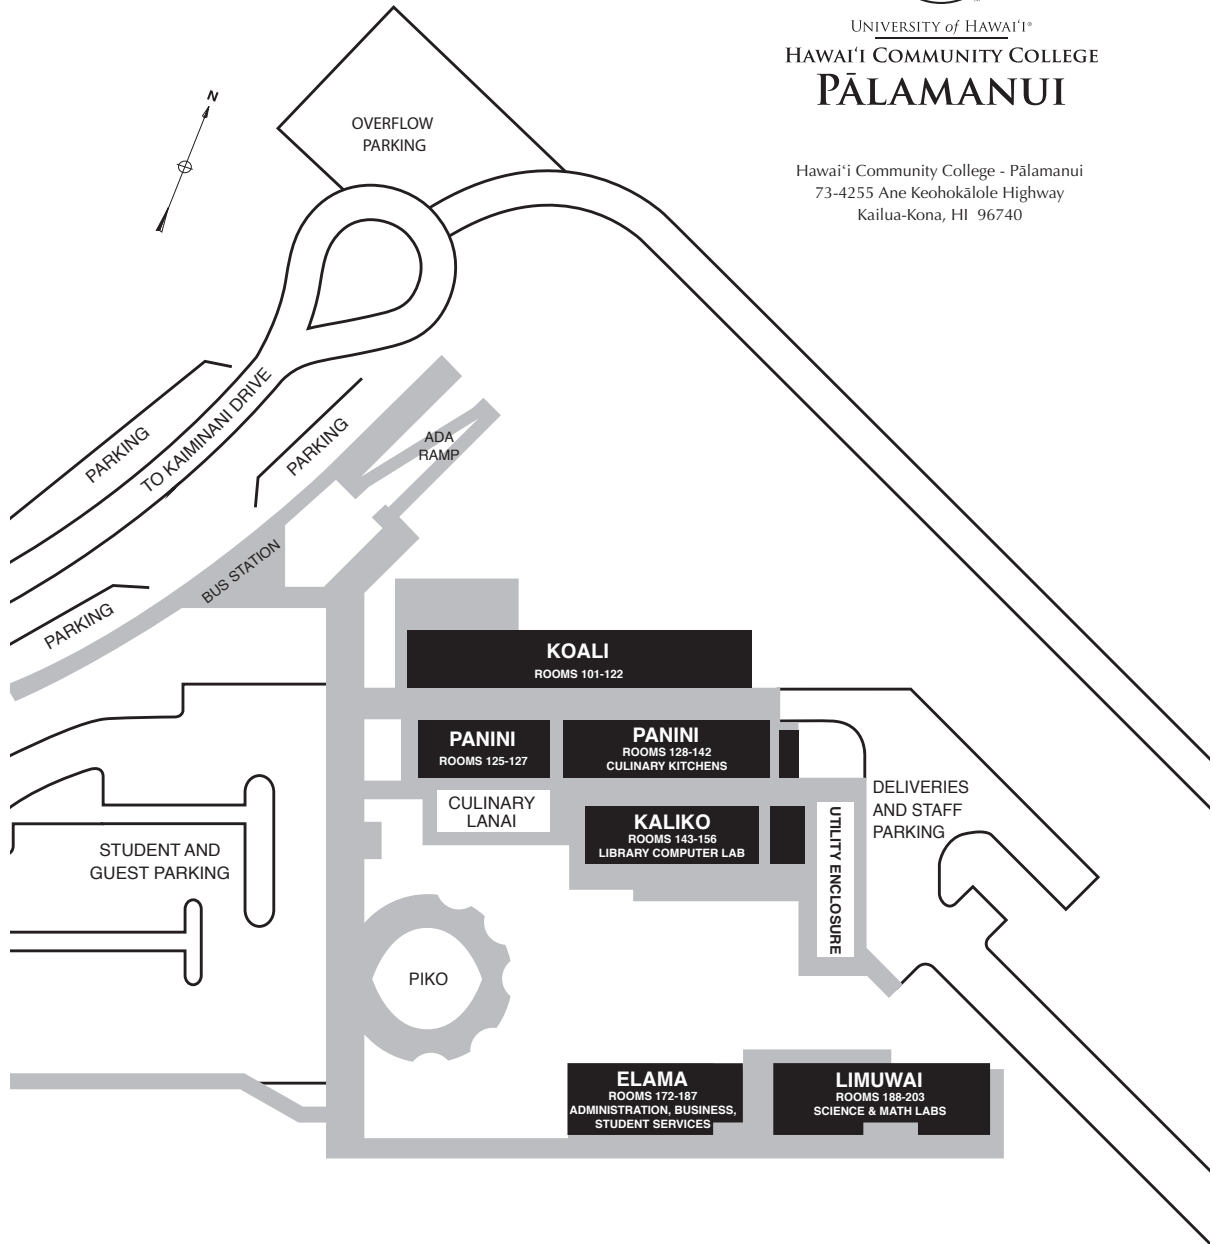

UNIVERSITY of HAWAII®
HAWAII COMMUNITY COLLEGE
PĀLAMANUI

Hawai'i Community College - Pālanuanui
73-4255 Ane Keohokālole Highway
Kailua-Kona, HI 96740

Revised 6/24