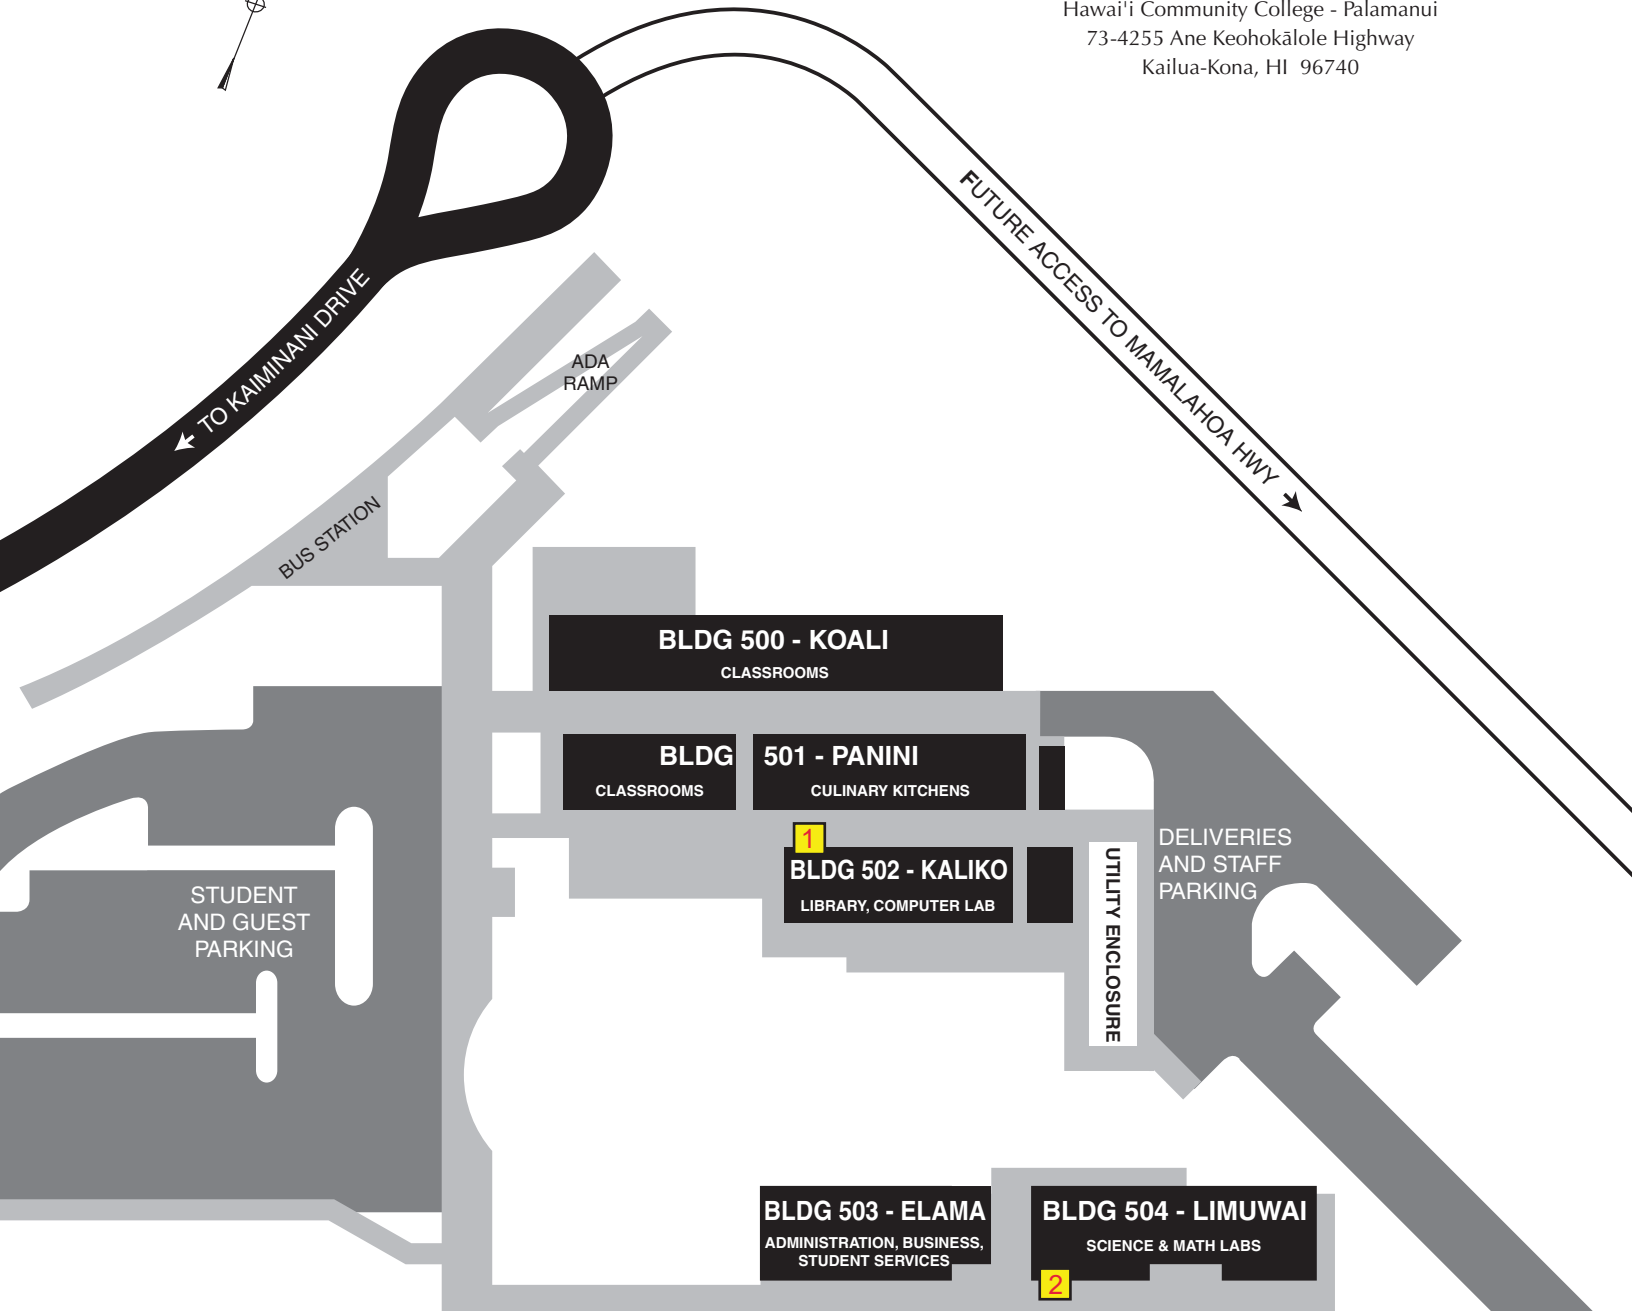

UNIVERSITY of HAWAII®  
**HAWAII COMMUNITY COLLEGE**  
**PĀLAMANUI**

Hawaii'i Community College - Palamanui  
 73-4255 Ane Keohokālole Highway  
 Kailua-Kona, HI 96740

All Gender Restrooms

- 1 Building 502 - Kaliko, Room 145
- 2 Building 504 - Limuwai, Room 188