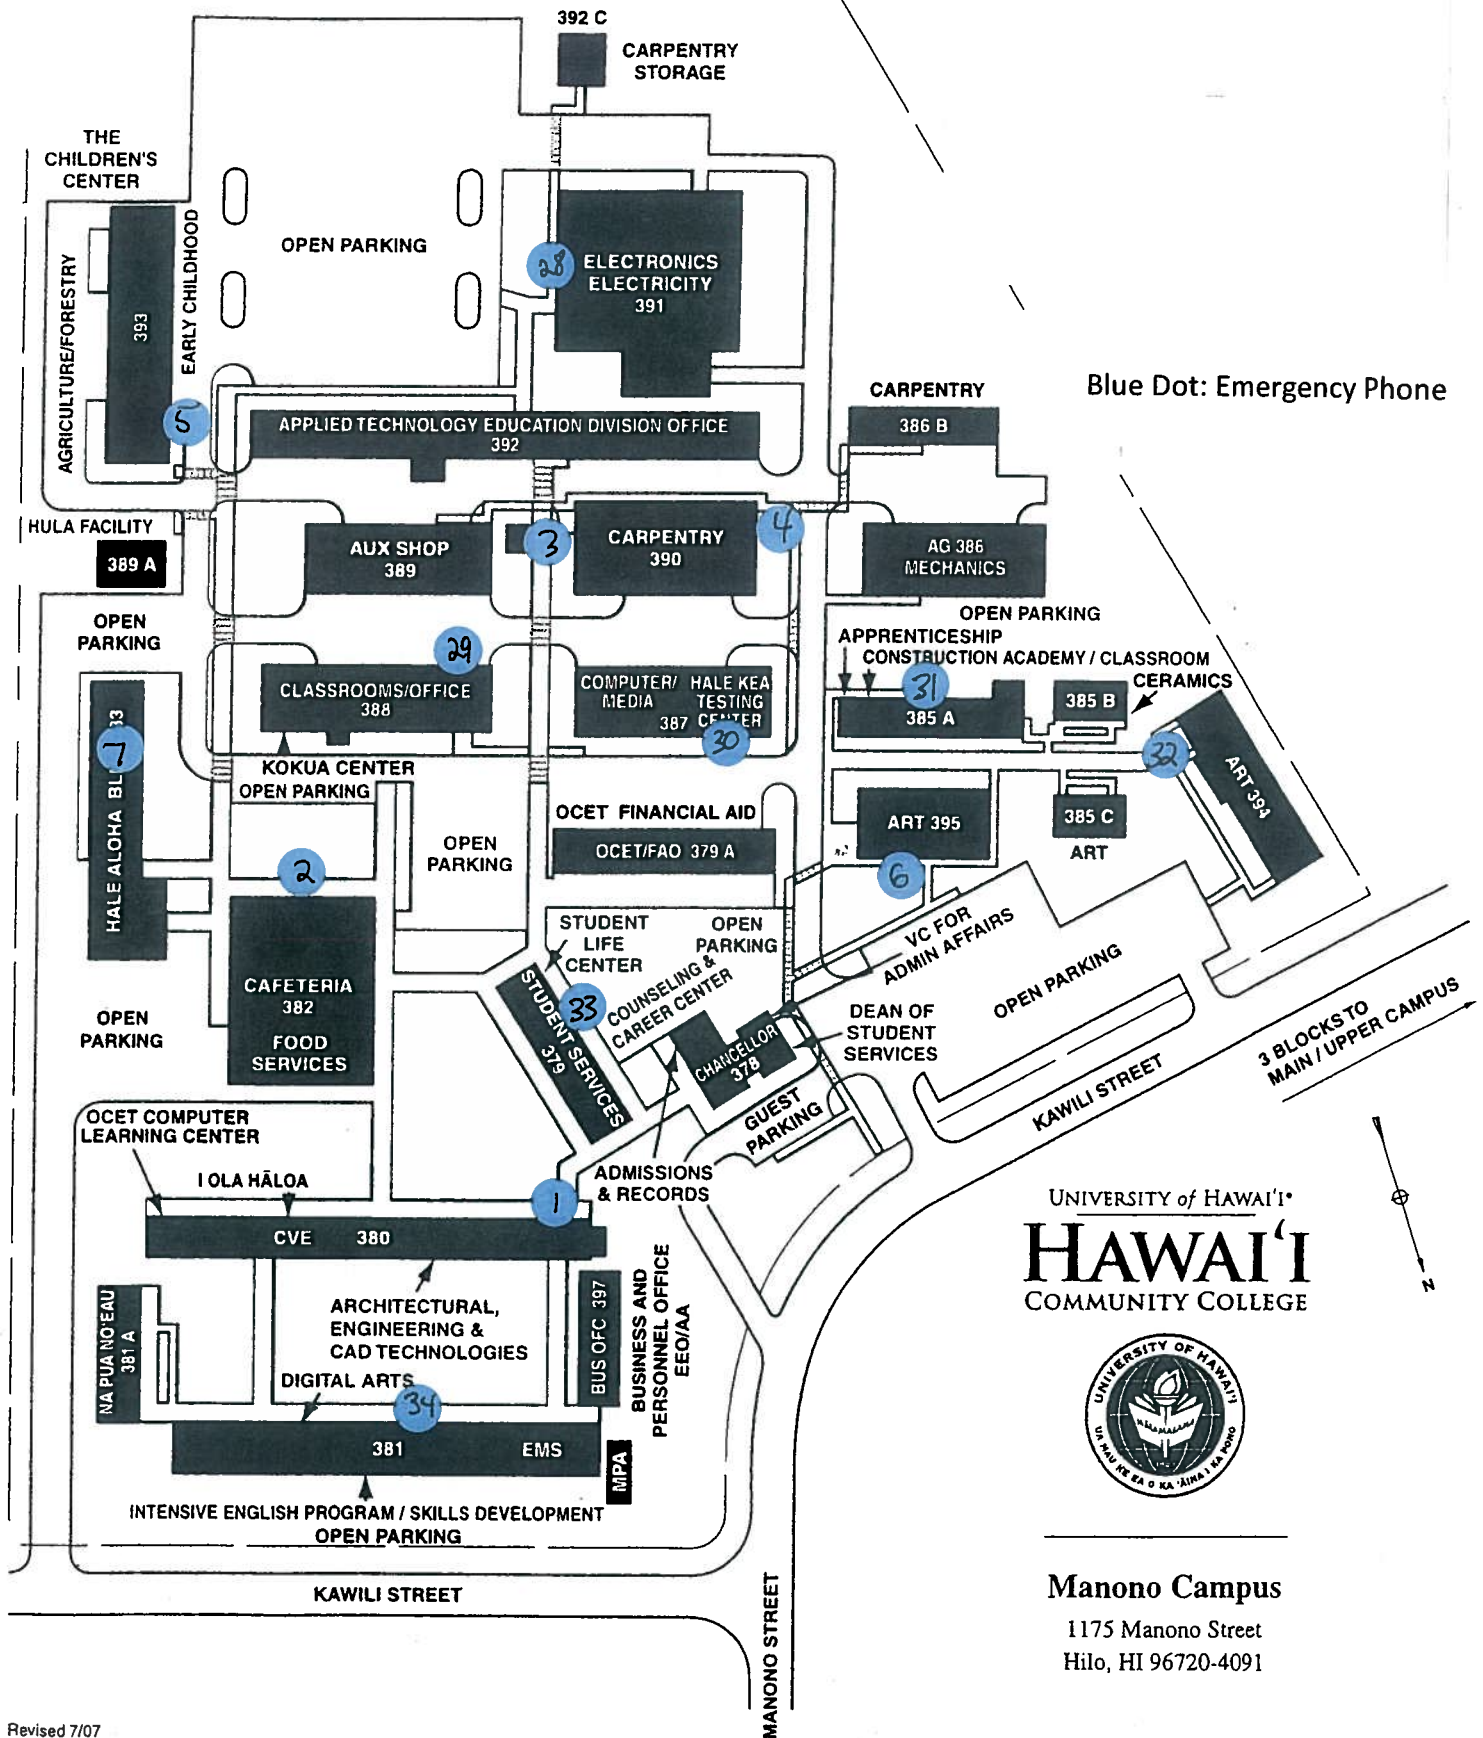

Emergency Phone Plan

Blue Dot: Emergency Phone

UNIVERSITY of HAWAII
HAWAII
 COMMUNITY COLLEGE

Manono Campus

1175 Manono Street
 Hilo, HI 96720-4091