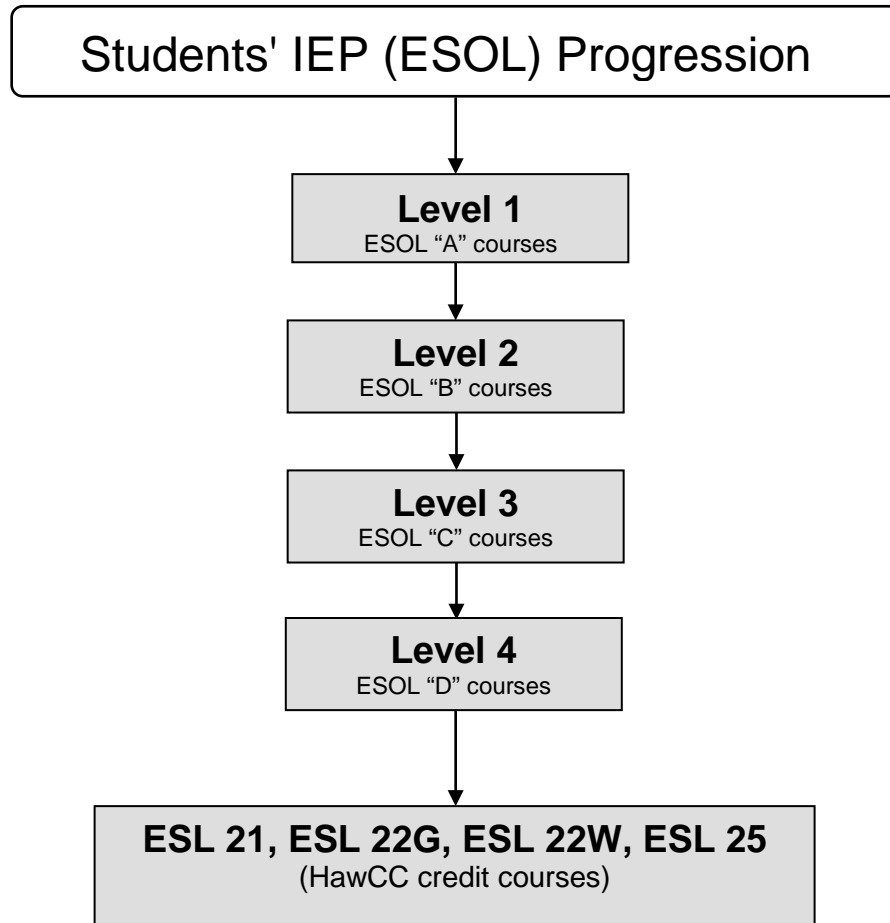

*SPRING 2016 IEP Progression Chart*

**Placement Scores for IEP**

CESR (Reading score)	0 – 60
CESW (Grammar score)	0 – 60
EHUM (Writing Sample) Human Eval	001